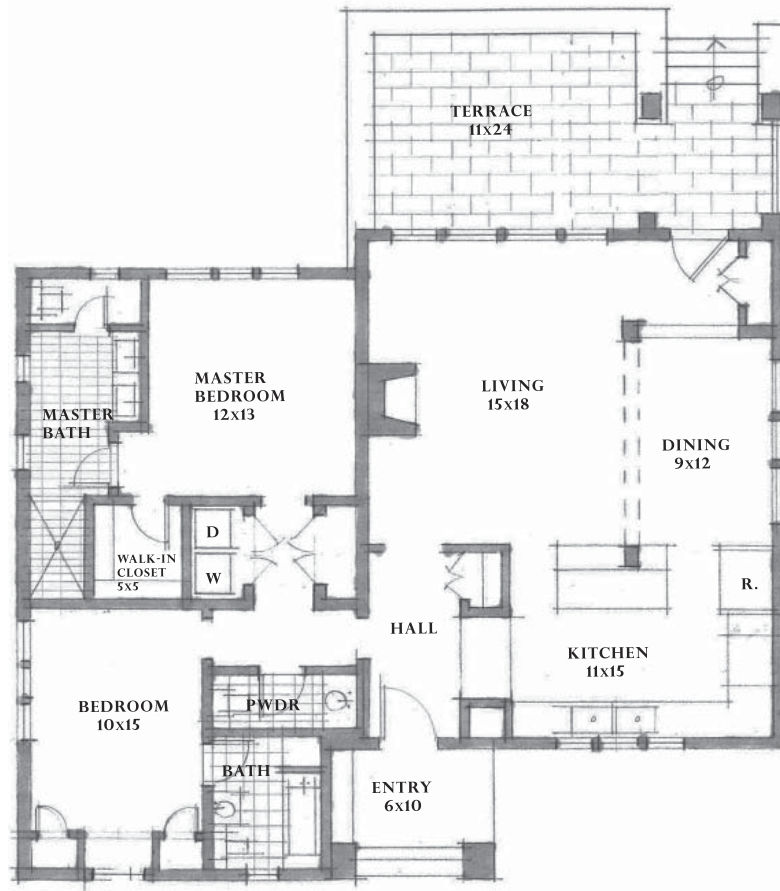

SAMSEL ARCHITECTS

COTTAGE SERIES

WILLOW COTTAGE

SAMSEL ARCHITECTS

COTTAGE SERIES

MAIN LEVEL FLOOR PLAN

1,286 heated s.f.

QUICK STATS

2 BEDROOM
2.5 BATH
1,286 heated s.f.
264 porch s.f.

WILLOW COTTAGE