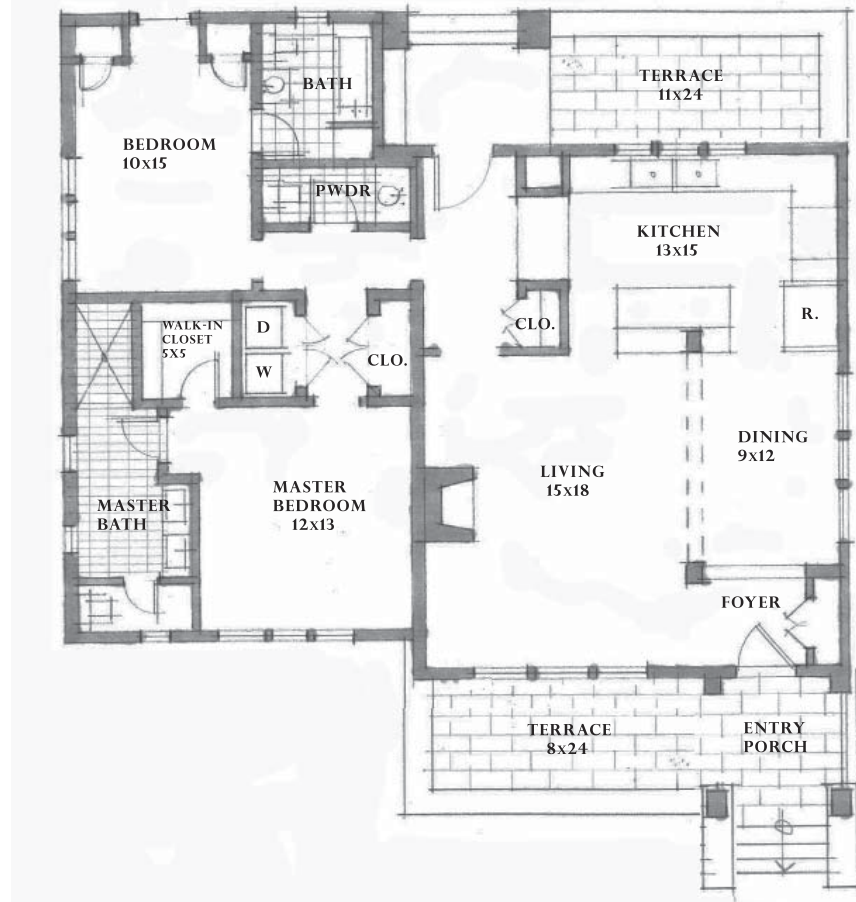

SAMSEL ARCHITECTS

COTTAGE SERIES

MAPLE COTTAGE

SAMSEL ARCHITECTS

COTTAGE SERIES

MAIN LEVEL FLOOR PLAN

1,286 heated s.f.

QUICK STATS

2 BEDROOM
2.5 BATH
1,286 heated s.f.
456 porch s.f.

MAPLE COTTAGE