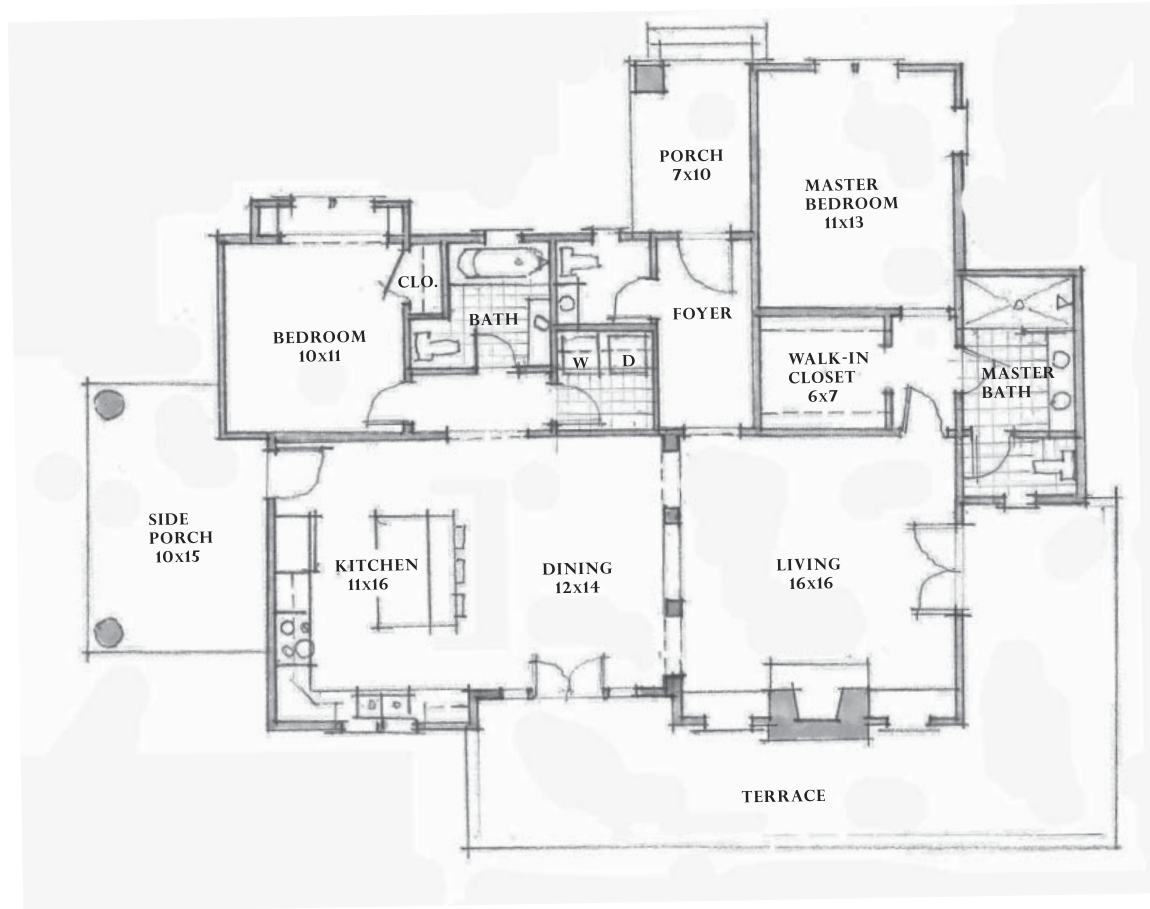

### HICKORY COTTAGE

### MAIN LEVEL FLOOR PLAN

1,347 heated s.f.